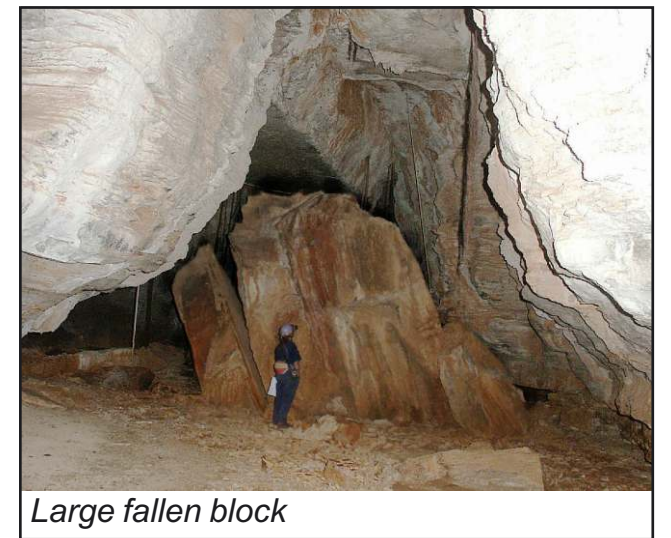

## Profile 2 - NW Frontyard

Sketched & compiled  
by KG Grimes, 2005  
assisted by S. & N. White & C. Redpath

Note: Shaded sections in profile are passages entering from the sides.  
Surface karrenfield is drawn schematically.